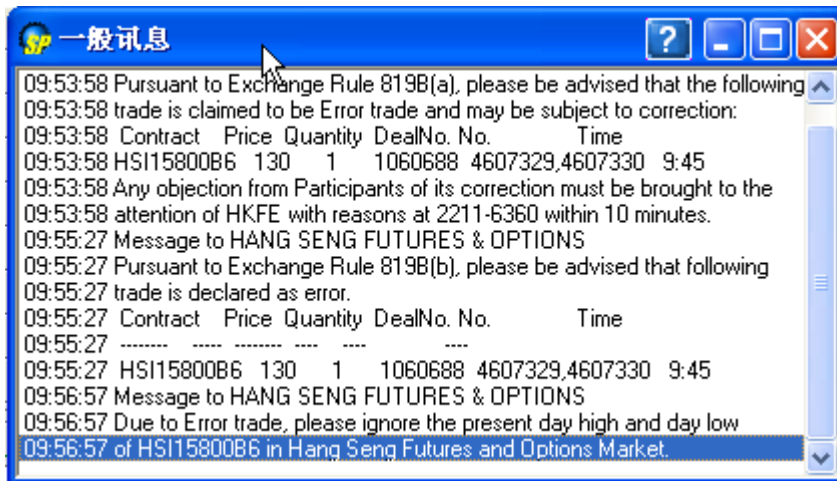

General Message Window 一般訊息視窗

您可以在“市場資訊”功能表中找到此視窗。

Open the General Message window from the Market Menu.

此視窗顯示期貨交易所提供消息的及資訊，例如：開市、收市、交易所資訊、連接問題、以及各類利率的消息等。

This window displays messages sent from the system server. Such messages include exchange message (e.g. openings and closings of the market, potential information and connection problems, and other information of general interest.)